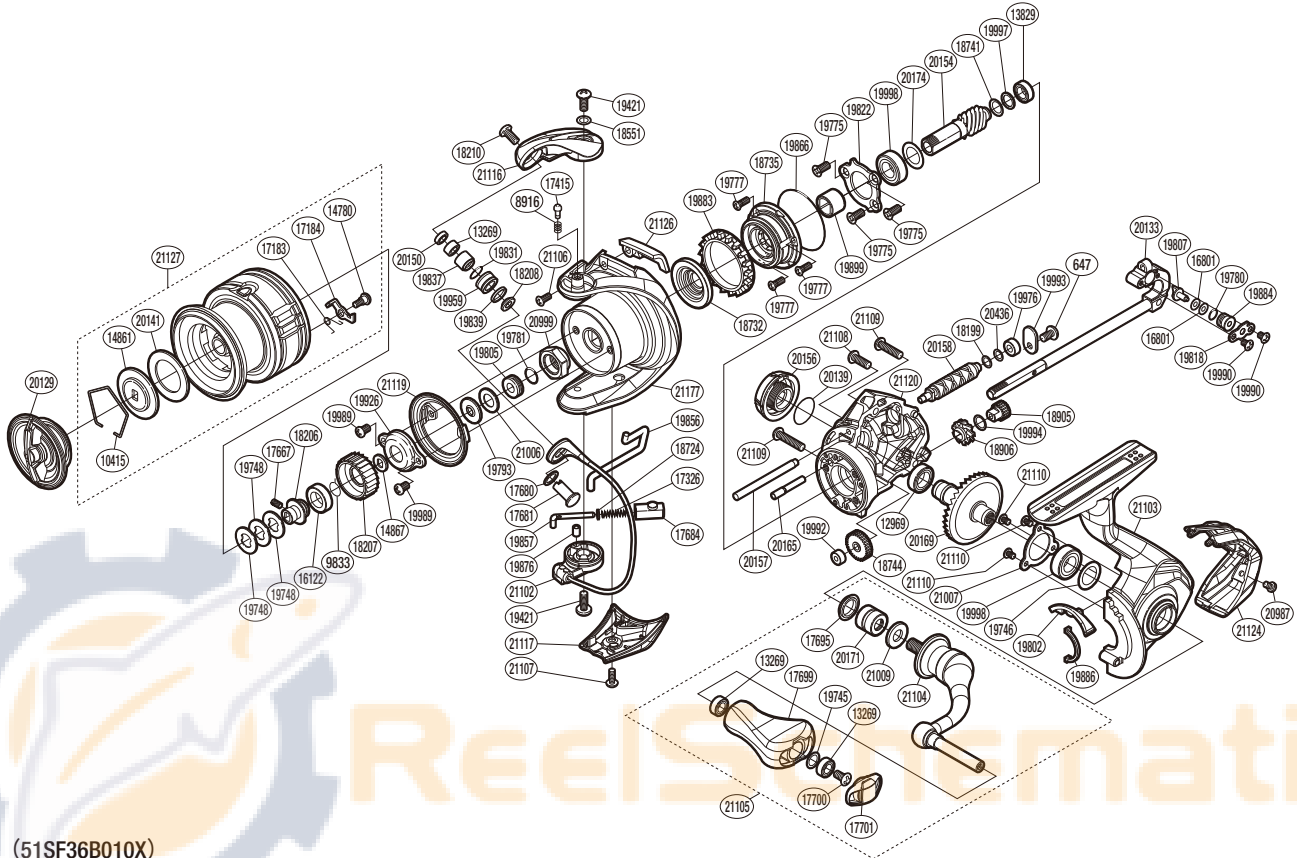

## VF1000F

(51SF36B010X)

Please note that the number of adjusting washers may not be the same as shown in the exploded views.  
(Adjustment will vary with each individual product.)

Part No.	Description	Part No.	Description	Part No.	Description
RD 0647	Screw	RD19421	Screw	RD20139	O Ring
RD 8916	Click Spring	RD19745	Washer	RD20141	Drag Washer
RD 9833	Ratchet Spring	RD19746	Washer	RD20150	Line Roller Collar
RD10415	Drag Washer Retainer	RD19748	Washer	RD20154	Pinion Gear
RD12969	Ball Bearing	RD19775	Screw	RD20156	Handle Screw Cap
RD13269	Ball Bearing	RD19777	Screw	RD20157	Oscillating Guide A
RD13829	Ball Bearing	RD19780	O Ring	RD20158	Worm Shaft
RD14780	Screw	RD19781	O Ring	RD20165	Idle Gear B Shaft
RD14861	Key Washer	RD19793	Bearing Water Proof	RD20169	Drive Gear
RD14867	Spool Support	RD19802	Bail Trip Strike	RD20171	Handle Shaft Cover B
RD16122	Spool Bushing	RD19805	Main Shaft Collar	RD20174	Washer
RD16801	Spacer	RD19807	Oscillating Pawl	RD20436	Washer
RD17183	Drag Click Spring	RD19818	Oscillating Pawl Cover	RD20987	Screw
RD17184	Drag Click	RD19822	Bearing Retainer	RD20999	Rotor Nut
RD17326	Bail Spring	RD19831	O Ring	RD21006	Washer
RD17415	Click Pin	RD19837	Line Roller Bushing	RD21007	Bearing Retainer
RD17667	Set Screw	RD19839	Line Roller Spacer	RD21009	Washer
RD17680	Washer	RD19856	Bail Trip Lever	RD21102	Bail Assembly
RD17681	Line Roller Support	RD19857	Bail Spring Guide A	RD21103	Side Cover Assembly
RD17684	Bail Spring Guide B	RD19866	O Ring	RD21104	Handle Shank Assembly
RD17695	Handle Shaft Seal	RD19876	Bail Spring Guide A Bush	RD21105	Handle Assembly
RD17699	Handle Knob	RD19883	Friction Ring	RD21106	Screw
RD17700	Screw	RD19884	Oscillating Slider Bushing	RD21107	Screw
RD17701	Handle Knob Seal	RD19886	Flange Water Proof	RD21108	Screw
RD18199	Spacer	RD19899	Roller Clutch Inner	RD21109	Screw
RD18206	Bearing Bushing	RD19926	Rotor Nut Lock Plate	RD21110	Screw
RD18207	Drag Click Ratchet	RD19959	Line Roller	RD21116	Bail Arm
RD18208	Spacer	RD19976	Worm Bushing (Rear)	RD21117	Bail Hold Support Guard
RD18210	Screw	RD19989	Screw	RD21119	Rotor Brim
RD18551	Washer	RD19990	Screw	RD21120	Body
RD18724	Spring Guide A Support	RD19992	Worm Bushing (Front)	RD21124	Rear Protector
RD18732	Rotor Ring	RD19993	Worm Shaft Retainer	RD21126	Counter Weight Cover
RD18735	Roller Clutch Assembly	RD19994	Washer	RD21127	Spool Assembly
RD18741	Washer	RD19997	Washer	RD21177	Rotor Assembly
RD18744	Idle Gear	RD19998	Ball Bearing		
RD18905	Idle Gear B Small	RD20129	Drag Knob Assembly		
RD18906	Idle Gear B Large	RD20133	Main Shaft Assembly	RD18054	Anti Line Slip Sticker